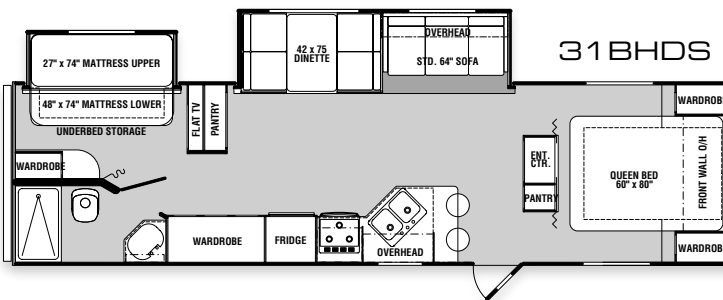

* Weights may vary by options. ** Tank manufacturer's listed water capacity (WC). Actual filled LP capacity is 80% of listing due to safety shut off required on tank.

HUNTINGTON PLACE

ELATION

TAMARACK II

FURNITURE

- › Queen Bed 60" x 80" (N/A on 19FS)
- › Bunk Full Bed 48"x74" (Std. on 19FS, 27BH, 31BHDS)
- › Bunk Bed w/Vinyl Back (Std. on 19FS, 27BH, 30QBH, 31BHDS)
- › Bunk Beds w/Vinyl Backs Upper and Lower (Std. on 26BHS)
- › Bunk Bed 37" x 74" (Std. on 30QBH)
- › (2) Bar Stools (Std. on 31BHDS, 32RLS)
- › (2) Barrel Chairs (Std. on 28RLS)
- › Fabric Covered Fold Down Sleeper Sofa 64" (N/A on 19FS, 22QB)
- › Fabric Covered Fold Down Sleeper Sofa 72" (Std. on 19FS, 30QBH, 32RLS)
- › Booth Dinette w/Fabric Cushions w/Vinyl Backs, End Door Storage Both Booths (N/A on 28RLS)
- › U-Shape Booth Dinette w/Fabric Cushions w/Vinyl Backs (Std. on 28RLS)