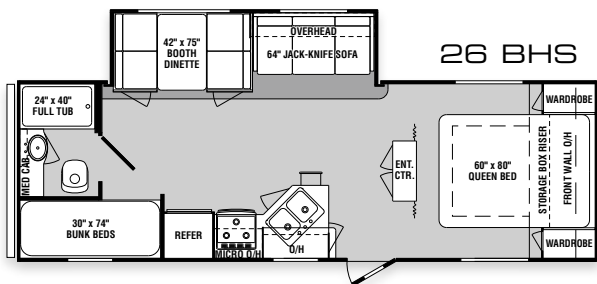

SILVER CREEK

BY R-VISION

2012

2012 SILVER CREEK | BY R-VISION

32RLS Shown In Elation Decor

2012 Specifications

	19 FS	22 QB	26 BHS	27 BH	28 RLS	28 RB	30 QBH	31 BHDS	32 RLS
Weights									
Gross Vehicle Weight Rating	7,700	7,700	7,700	7,700	11,440	TBD	11,440	11,440	11,440
Dry Hitch Weight (Appr.)	480	500	600	539	599	TBD	733	816	580
Dry Axle(s) Weight (Appr.)	3,264	3,648	4,612	3,992	5,416	TBD	5,674	5,874	6,232
Dry Unloaded Vehicle Weight (Appr.)	3,744	4,148	5,212	4,531	6,015	TBD	6,407	6,690	6,812
Net Carrying Capacity (NCC)	3,956	3,552	2,488	3,169	5,425	TBD	5,033	4,750	4,628
Tire Size	14"	14"	14"	14"	15"	15"	15"	15"	15"
Tire Load Range	C	C	C	C	D	D	D	D	D
Measurements									
Overall Length	22'-6"	24'-1"	29'-0"	29'-2"	30'-3"	TBD	33'-10"	34'-8"	34'-6"
Overall Height (Including A/C)	10'-5"	10'-5"	11'-3"	10'-5"	11'-3"	11'-3"	11'-3"	11'-3"	11'-3"
Exterior Width (w/o Awning)	8'-0"	8'-0"	8'-0"	8'-0"	8'-0"	8'-0"	8'-0"	8'-0"	8'-0"
Tank Capacities									
Water Heater	6 Gal	6 Gal	6 Gal	6 Gal	6 Gal	6 Gal	6 Gal	6 Gal	6 Gal
Grey Tank	30 Gal	30 Gal	30 Gal	30 Gal	30 Gal	30 Gal	30 Gal	30 Gal	30 Gal
Black Tank	30 Gal	30 Gal	30 Gal	30 Gal	30 Gal	30 Gal	30 Gal	30 Gal	30 Gal
Fresh Tank	37 Gal	37 Gal	37 Gal	37 Gal	37 Gal	37 Gal	37 Gal	37 Gal	37 Gal
Two 20 lb. L.P. Tanks Standard 30 lb. Tanks are Optional	S	S	S	S	S	S	S	S	S

* Weights may vary by options. ** Tank manufacturer's listed water capacity (WC). Actual filled LP capacity is 80% of listing due to safety shut off required on tank.

HUNTINGTON PLACE

ELATION

TAMARACK II