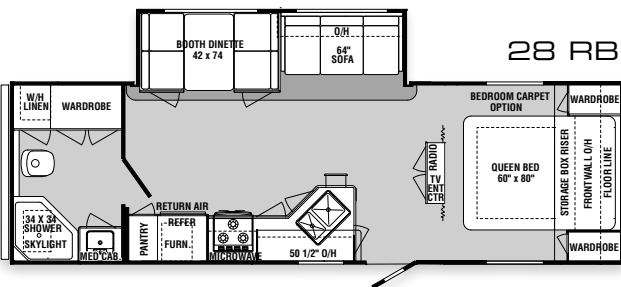

* Weights may vary by options. ** Tank manufacturer's listed water capacity (WC). Actual filled LP capacity is 80% of listing due to safety shut off required on tank.

HUNTINGTON PLACE

ELATION

TAMARACK II

FURNITURE

- › Queen Bed 60" x 80" (N/A on 19FS)
- › Bunk Full Bed 48"x74" (Std. on 19FS, 27BH, 31BHDS)
- › Bunk Bed w/Vinyl Back (Std. on 19FS, 27BH, 30QBH, 31BHDS)
- › Bunk Beds w/Vinyl Backs Upper and Lower (Std. on 26BHS)
- › Bunk Bed 37" x 74" (Std. on 30QBH)
- › (2) Bar Stools (Std. on 31BHDS, 32RLS)
- › (2) Barrel Chairs (Std. on 28RLS)
- › Fabric Covered Fold Down Sleeper Sofa 64" (N/A on 19FS, 22QB)
- › Fabric Covered Fold Down Sleeper Sofa 72" (Std. on 19FS, 30QBH, 32RLS)
- › Booth Dinette w/Fabric Cushions w/Vinyl Backs, End Door Storage Both Booths (N/A on 28RLS)
- › U-Shape Booth Dinette w/Fabric Cushions w/Vinyl Backs (Std. on 28RLS)