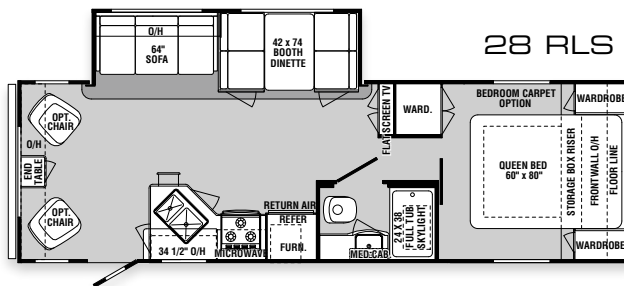

SILVER CREEK

BY R-VISION

2012

2012 SILVER CREEK | BY R-VISION

32RLS Shown In Elation Decor

2012 Specifications

	19 FS	22 QB	26 BHS	27 BH	28 RLS	28 RB	30 QBH	31 BHDS	32 RLS
Weights									
Gross Vehicle Weight Rating	7,700	7,700	7,700	7,700	11,440	TBD	11,440	11,440	11,440
Dry Hitch Weight (Appr.)	480	500	600	539	599	TBD	733	816	580
Dry Axle(s) Weight (Appr.)	3,264	3,648	4,612	3,992	5,416	TBD	5,674	5,874	6,232
Dry Unloaded Vehicle Weight (Appr.)	3,744	4,148	5,212	4,531	6,015	TBD	6,407	6,690	6,812
Net Carrying Capacity (NCC)	3,956	3,552	2,488	3,169	5,425	TBD	5,033	4,750	4,628
Tire Size	14"	14"	14"	14"	15"	15"	15"	15"	15"
Tire Load Range	C	C	C	C	D	D	D	D	D
Measurements									
Overall Length	22'-6"	24'-1"	29'-0"	29'-2"	30'-3"	TBD	33'-10"	34'-8"	34'-6"
Overall Height (Including A/C)	10'-5"	10'-5"	11'-3"	10'-5"	11'-3"	11'-3"	11'-3"	11'-3"	11'-3"
Exterior Width (w/o Awning)	8'-0"	8'-0"	8'-0"	8'-0"	8'-0"	8'-0"	8'-0"	8'-0"	8'-0"
Tank Capacities									
Water Heater	6 Gal	6 Gal	6 Gal	6 Gal	6 Gal	6 Gal	6 Gal	6 Gal	6 Gal
Grey Tank	30 Gal	30 Gal	30 Gal	30 Gal	30 Gal	30 Gal	30 Gal	30 Gal	30 Gal
Black Tank	30 Gal	30 Gal	30 Gal	30 Gal	30 Gal	30 Gal	30 Gal	30 Gal	30 Gal
Fresh Tank	37 Gal	37 Gal	37 Gal	37 Gal	37 Gal	37 Gal	37 Gal	37 Gal	37 Gal
Two 20 lb. L.P. Tanks Standard 30 lb. Tanks are Optional	S	S	S	S	S	S	S	S	S

* Weights may vary by options. ** Tank manufacturer's listed water capacity (WC). Actual filled LP capacity is 80% of listing due to safety shut off required on tank.

HUNTINGTON PLACE

ELATION

TAMARACK II