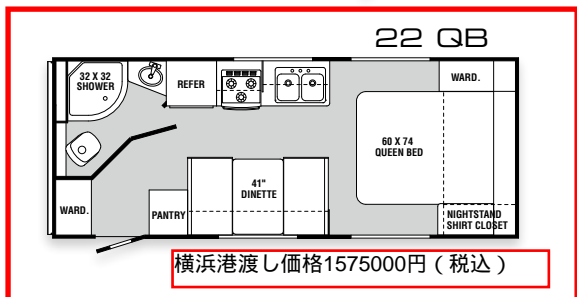

SILVER CREEK

BY R-VISION

2012

2012 SILVER CREEK | BY R-VISION

32RLS Shown In Elation Decor

2012 Specifications

	19 FS	22 QB	26 BHS	27 BH	28 RLS	28 RB	30 QBH	31 BHDS	32 RLS
Weights									
Gross Vehicle Weight Rating	7,700	7,700	7,700	7,700	11,440	TBD	11,440	11,440	11,440
Dry Hitch Weight (Appr.)	480	500	600	539	599	TBD	733	816	580
Dry Axle(s) Weight (Appr.)	3,264	3,648	4,612	3,992	5,416	TBD	5,674	5,874	6,232
Dry Unloaded Vehicle Weight (Appr.)	3,744	4,148	5,212	4,531	6,015	TBD	6,407	6,690	6,812
Net Carrying Capacity (NCC)	3,956	3,552	2,488	3,169	5,425	TBD	5,033	4,750	4,628
Tire Size	14"	14"	14"	14"	15"	15"	15"	15"	15"
Tire Load Range	C	C	C	C	D	D	D	D	D
Measurements									
Overall Length	22'-6"	24'-1"	29'-0"	29'-2"	30'-3"	TBD	33'-10"	34'-8"	34'-6"
Overall Height (Including A/C)	10'-5"	10'-5"	11'-3"	10'-5"	11'-3"	11'-3"	11'-3"	11'-3"	11'-3"
Exterior Width (w/o Awning)	8'-0"	8'-0"	8'-0"	8'-0"	8'-0"	8'-0"	8'-0"	8'-0"	8'-0"
Tank Capacities									
Water Heater	6 Gal	6 Gal	6 Gal	6 Gal	6 Gal	6 Gal	6 Gal	6 Gal	6 Gal
Grey Tank	30 Gal	30 Gal	30 Gal	30 Gal	30 Gal	30 Gal	30 Gal	30 Gal	30 Gal
Black Tank	30 Gal	30 Gal	30 Gal	30 Gal	30 Gal	30 Gal	30 Gal	30 Gal	30 Gal
Fresh Tank	37 Gal	37 Gal	37 Gal	37 Gal	37 Gal	37 Gal	37 Gal	37 Gal	37 Gal
Two 20 lb. L.P. Tanks Standard 30 lb. Tanks are Optional	S	S	S	S	S	S	S	S	S

* Weights may vary by options. ** Tank manufacturer's listed water capacity (WC). Actual filled LP capacity is 80% of listing due to safety shut off required on tank.

HUNTINGTON PLACE

ELATION

TAMARACK II