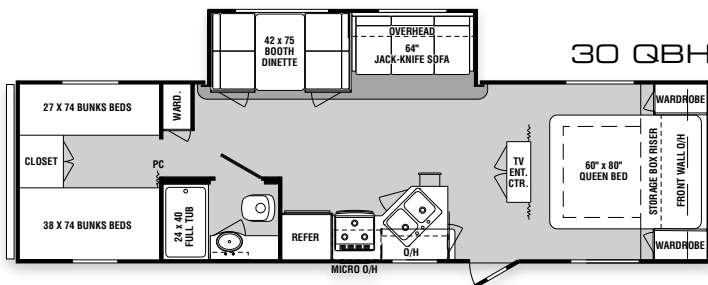

SILVER CREEK

BY R-VISION

2012

2012 SILVER CREEK | BY R-VISION

32RLS Shown In Elation Decor

2012 Specifications

	19 FS	22 QB	26 BHS	27 BH	28 RLS	28 RB	30 QBH	31 BHDS	32 RLS
Weights									
Gross Vehicle Weight Rating	7,700	7,700	7,700	7,700	11,440	TBD	11,440	11,440	11,440
Dry Hitch Weight (Appr.)	480	500	600	539	599	TBD	733	816	580
Dry Axle(s) Weight (Appr.)	3,264	3,648	4,612	3,992	5,416	TBD	5,674	5,874	6,232
Dry Unloaded Vehicle Weight (Appr.)	3,744	4,148	5,212	4,531	6,015	TBD	6,407	6,690	6,812
Net Carrying Capacity (NCC)	3,956	3,552	2,488	3,169	5,425	TBD	5,033	4,750	4,628
Tire Size	14"	14"	14"	14"	15"	15"	15"	15"	15"
Tire Load Range	C	C	C	C	D	D	D	D	D
Measurements									
Overall Length	22'-6"	24'-1"	29'-0"	29'-2"	30'-3"	TBD	33'-10"	34'-8"	34'-6"
Overall Height (Including A/C)	10'-5"	10'-5"	11'-3"	10'-5"	11'-3"	11'-3"	11'-3"	11'-3"	11'-3"
Exterior Width (w/o Awning)	8'-0"	8'-0"	8'-0"	8'-0"	8'-0"	8'-0"	8'-0"	8'-0"	8'-0"
Tank Capacities									
Water Heater	6 Gal	6 Gal	6 Gal	6 Gal	6 Gal	6 Gal	6 Gal	6 Gal	6 Gal
Grey Tank	30 Gal	30 Gal	30 Gal	30 Gal	30 Gal	30 Gal	30 Gal	30 Gal	30 Gal
Black Tank	30 Gal	30 Gal	30 Gal	30 Gal	30 Gal	30 Gal	30 Gal	30 Gal	30 Gal
Fresh Tank	37 Gal	37 Gal	37 Gal	37 Gal	37 Gal	37 Gal	37 Gal	37 Gal	37 Gal
Two 20 lb. L.P. Tanks Standard 30 lb. Tanks are Optional	S	S	S	S	S	S	S	S	S

* Weights may vary by options. ** Tank manufacturer's listed water capacity (WC). Actual filled LP capacity is 80% of listing due to safety shut off required on tank.

HUNTINGTON PLACE

ELATION

TAMARACK II