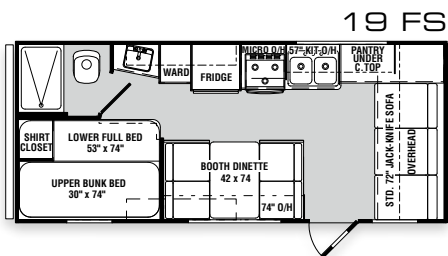

* Weights may vary by options. ** Tank manufacturer's listed water capacity (WC). Actual filled LP capacity is 80% of listing due to safety shut off required on tank.

HUNTINGTON PLACE

ELATION

TAMARACK II

FURNITURE

- › Queen Bed 60" x 80" (N/A on 19FS)
- › Bunk Full Bed 48"x74" (Std. on 19FS, 27BH, 31BHDS)
- › Bunk Bed w/Vinyl Back (Std. on 19FS, 27BH, 30QBH, 31BHDS)
- › Bunk Beds w/Vinyl Backs Upper and Lower (Std. on 26BHS)
- › Bunk Bed 37" x 74" (Std. on 30QBH)
- › (2) Bar Stools (Std. on 31BHDS, 32RLS)
- › (2) Barrel Chairs (Std. on 28RLS)
- › Fabric Covered Fold Down Sleeper Sofa 64" (N/A on 19FS, 22QB)
- › Fabric Covered Fold Down Sleeper Sofa 72" (Std. on 19FS, 30QBH, 32RLS)
- › Booth Dinette w/Fabric Cushions w/Vinyl Backs, End Door Storage Both Booths (N/A on 28RLS)
- › U-Shape Booth Dinette w/Fabric Cushions w/Vinyl Backs (Std. on 28RLS)