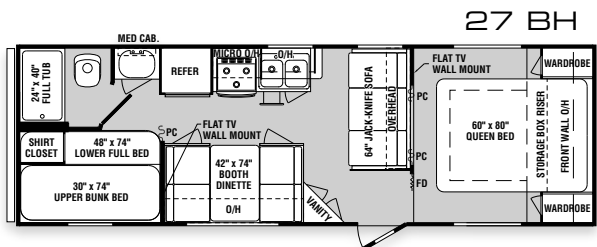

SILVER CREEK

BY R-VISION

2012

2012 SILVER CREEK | BY R-VISION

32RLS Shown In Elation Decor

2012 Specifications

	19 FS	22 QB	26 BHS	27 BH	28 RLS	28 RB	30 QBH	31 BHDS	32 RLS
Weights									
Gross Vehicle Weight Rating	7,700	7,700	7,700	7,700	11,440	TBD	11,440	11,440	11,440
Dry Hitch Weight (Appr.)	480	500	600	539	599	TBD	733	816	580
Dry Axle(s) Weight (Appr.)	3,264	3,648	4,612	3,992	5,416	TBD	5,674	5,874	6,232
Dry Unloaded Vehicle Weight (Appr.)	3,744	4,148	5,212	4,531	6,015	TBD	6,407	6,690	6,812
Net Carrying Capacity (NCC)	3,956	3,552	2,488	3,169	5,425	TBD	5,033	4,750	4,628
Tire Size	14"	14"	14"	14"	15"	15"	15"	15"	15"
Tire Load Range	C	C	C	C	D	D	D	D	D
Measurements									
Overall Length	22'-6"	24'-1"	29'-0"	29'-2"	30'-3"	TBD	33'-10"	34'-8"	34'-6"
Overall Height (Including A/C)	10'-5"	10'-5"	11'-3"	10'-5"	11'-3"	11'-3"	11'-3"	11'-3"	11'-3"
Exterior Width (w/o Awning)	8'-0"	8'-0"	8'-0"	8'-0"	8'-0"	8'-0"	8'-0"	8'-0"	8'-0"
Tank Capacities									
Water Heater	6 Gal	6 Gal	6 Gal	6 Gal	6 Gal	6 Gal	6 Gal	6 Gal	6 Gal
Grey Tank	30 Gal	30 Gal	30 Gal	30 Gal	30 Gal	30 Gal	30 Gal	30 Gal	30 Gal
Black Tank	30 Gal	30 Gal	30 Gal	30 Gal	30 Gal	30 Gal	30 Gal	30 Gal	30 Gal
Fresh Tank	37 Gal	37 Gal	37 Gal	37 Gal	37 Gal	37 Gal	37 Gal	37 Gal	37 Gal
Two 20 lb. L.P. Tanks Standard 30 lb. Tanks are Optional	S	S	S	S	S	S	S	S	S

* Weights may vary by options. ** Tank manufacturer's listed water capacity (WC). Actual filled LP capacity is 80% of listing due to safety shut off required on tank.

HUNTINGTON PLACE

ELATION

TAMARACK II