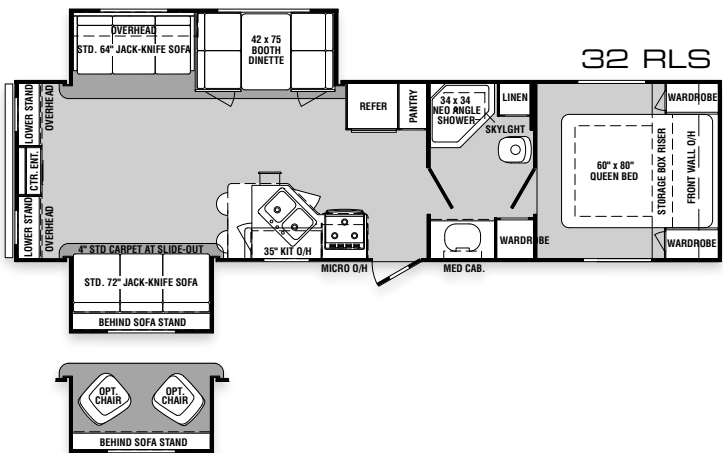

SILVER CREEK

BY R-VISION

2012

2012 SILVER CREEK | BY R-VISION

32RLS Shown In Elation Decor

2012 Specifications

	19 FS	22 QB	26 BHS	27 BH	28 RLS	28 RB	30 QBH	31 BHDS	32 RLS
Weights									
Gross Vehicle Weight Rating	7,700	7,700	7,700	7,700	11,440	TBD	11,440	11,440	11,440
Dry Hitch Weight (Appr.)	480	500	600	539	599	TBD	733	816	580
Dry Axle(s) Weight (Appr.)	3,264	3,648	4,612	3,992	5,416	TBD	5,674	5,874	6,232
Dry Unloaded Vehicle Weight (Appr.)	3,744	4,148	5,212	4,531	6,015	TBD	6,407	6,690	6,812
Net Carrying Capacity (NCC)	3,956	3,552	2,488	3,169	5,425	TBD	5,033	4,750	4,628
Tire Size	14"	14"	14"	14"	15"	15"	15"	15"	15"
Tire Load Range	C	C	C	C	D	D	D	D	D
Measurements									
Overall Length	22'-6"	24'-1"	29'-0"	29'-2"	30'-3"	TBD	33'-10"	34'-8"	34'-6"
Overall Height (Including A/C)	10'-5"	10'-5"	11'-3"	10'-5"	11'-3"	11'-3"	11'-3"	11'-3"	11'-3"
Exterior Width (w/o Awning)	8'-0"	8'-0"	8'-0"	8'-0"	8'-0"	8'-0"	8'-0"	8'-0"	8'-0"
Tank Capacities									
Water Heater	6 Gal	6 Gal	6 Gal	6 Gal	6 Gal	6 Gal	6 Gal	6 Gal	6 Gal
Grey Tank	30 Gal	30 Gal	30 Gal	30 Gal	30 Gal	30 Gal	30 Gal	30 Gal	30 Gal
Black Tank	30 Gal	30 Gal	30 Gal	30 Gal	30 Gal	30 Gal	30 Gal	30 Gal	30 Gal
Fresh Tank	37 Gal	37 Gal	37 Gal	37 Gal	37 Gal	37 Gal	37 Gal	37 Gal	37 Gal
Two 20 lb. L.P. Tanks Standard 30 lb. Tanks are Optional	S	S	S	S	S	S	S	S	S

* Weights may vary by options. ** Tank manufacturer's listed water capacity (WC). Actual filled LP capacity is 80% of listing due to safety shut off required on tank.

HUNTINGTON PLACE

ELATION

TAMARACK II